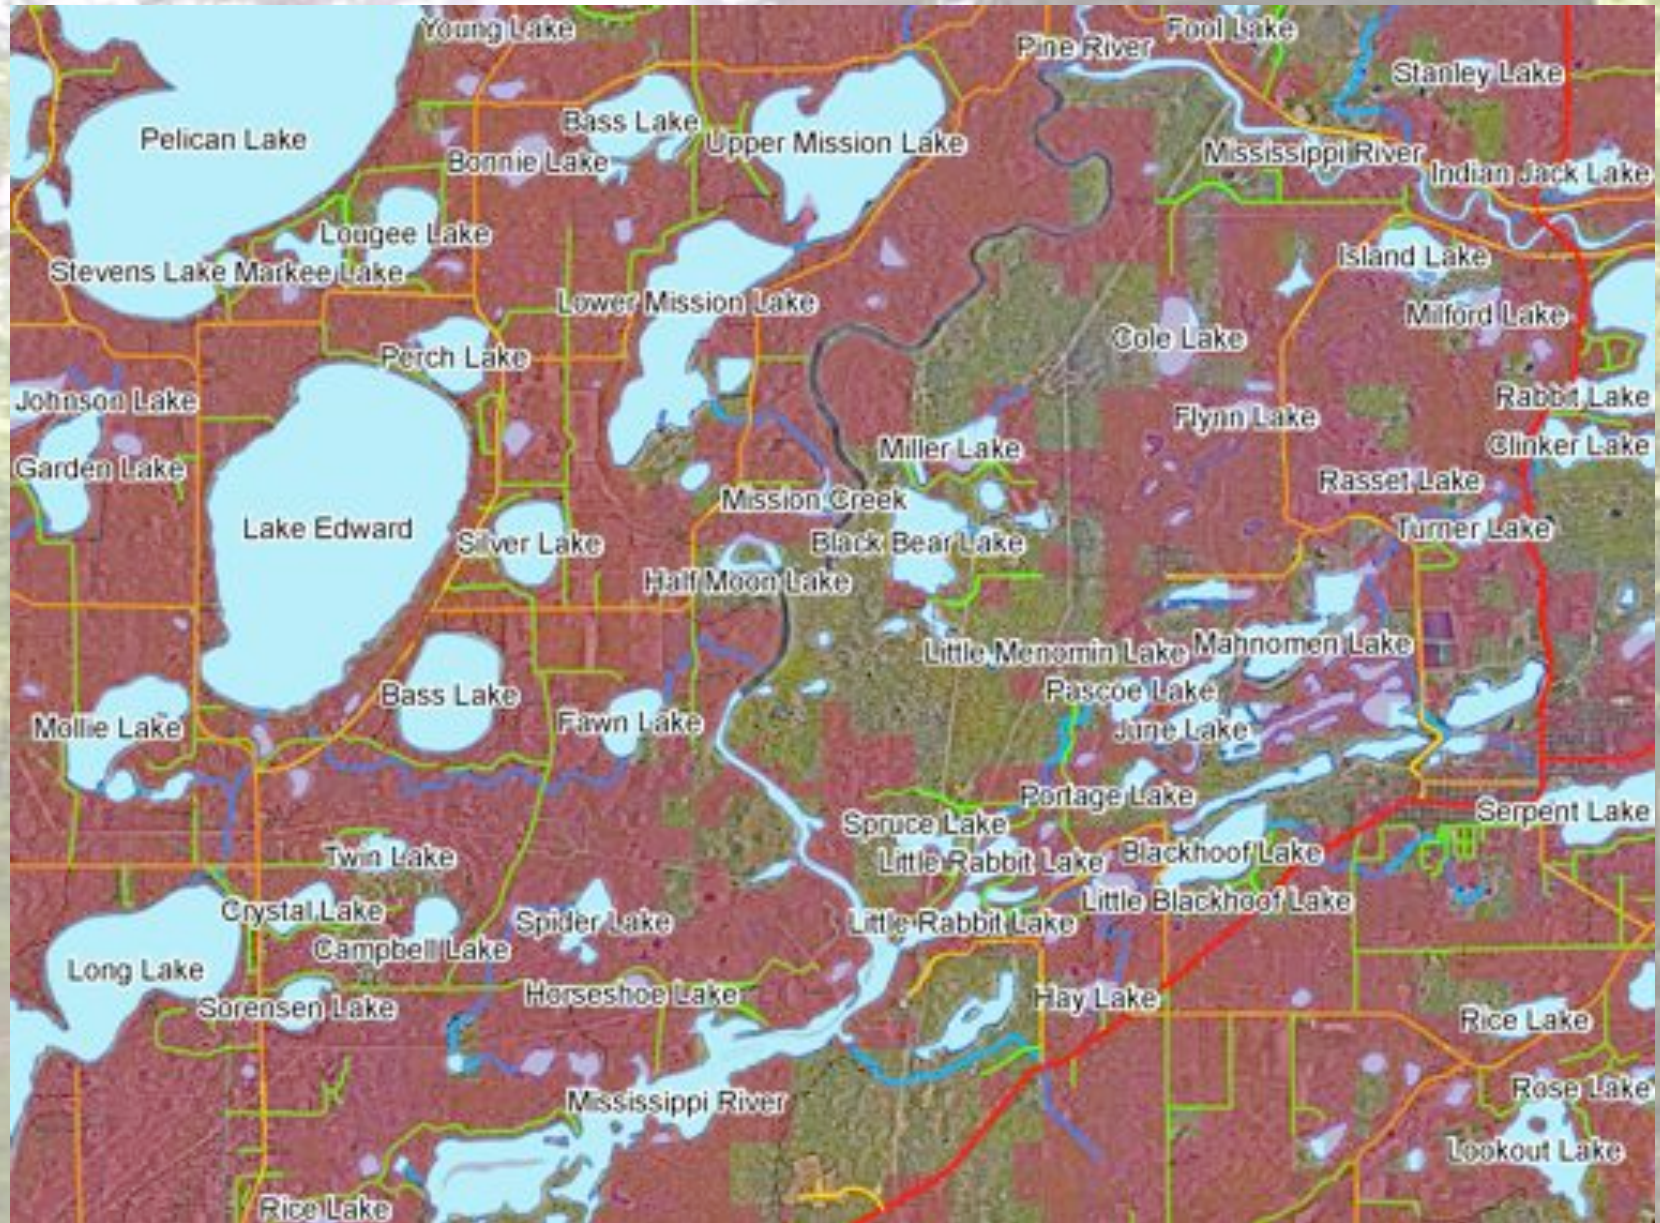

Water Trails & Other Recreation Types

Presented on 10/26/2010

by Bryan Pike,

Natural Resource Manager – Public Land Management

Pine River Canoe Route

Mississippi River East

Mississippi River Central

Mississippi River Brainerd

Mississippi River South

Portage Lake