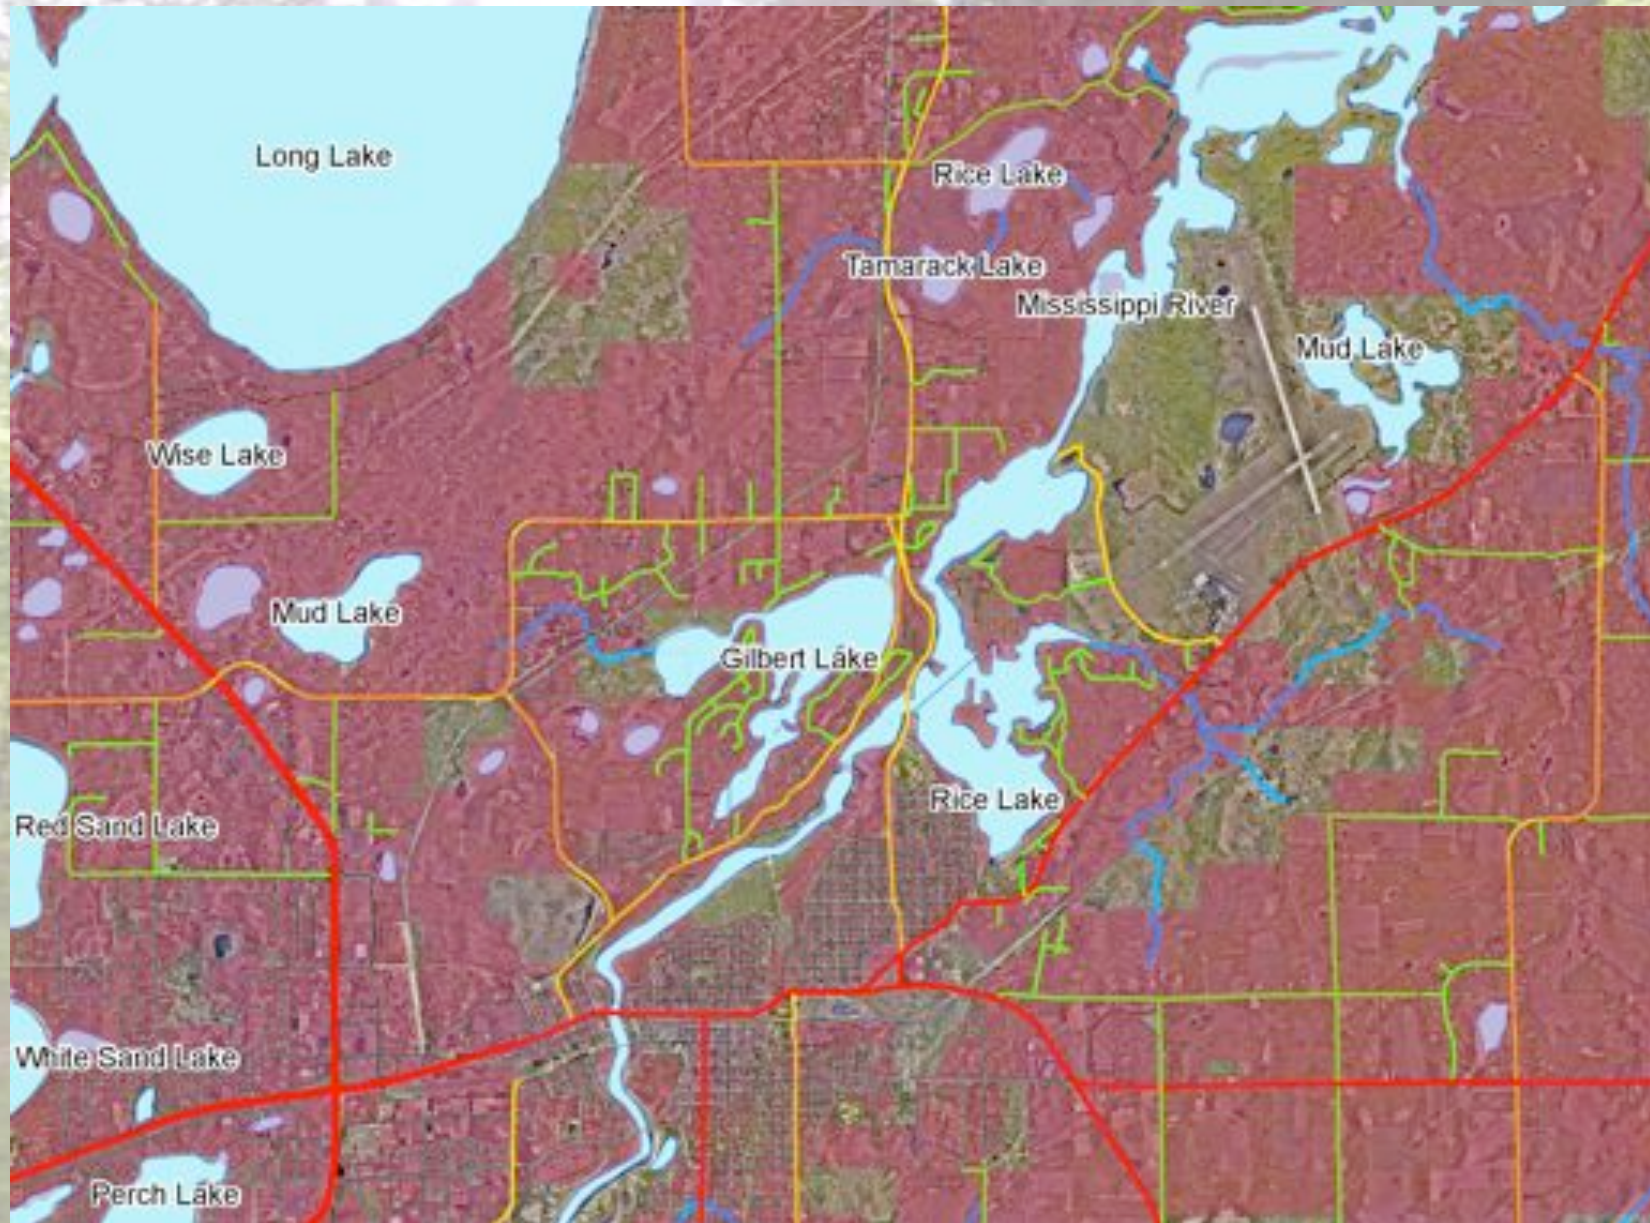

Water Trails & Other Recreation Types

Presented on 10/26/2010

by Bryan Pike,

Natural Resource Manager – Public Land Management

Pine River Canoe Route

Mississippi River East

Mississippi River Central

Mississippi River Brainerd

Mississippi River South

Portage Lake