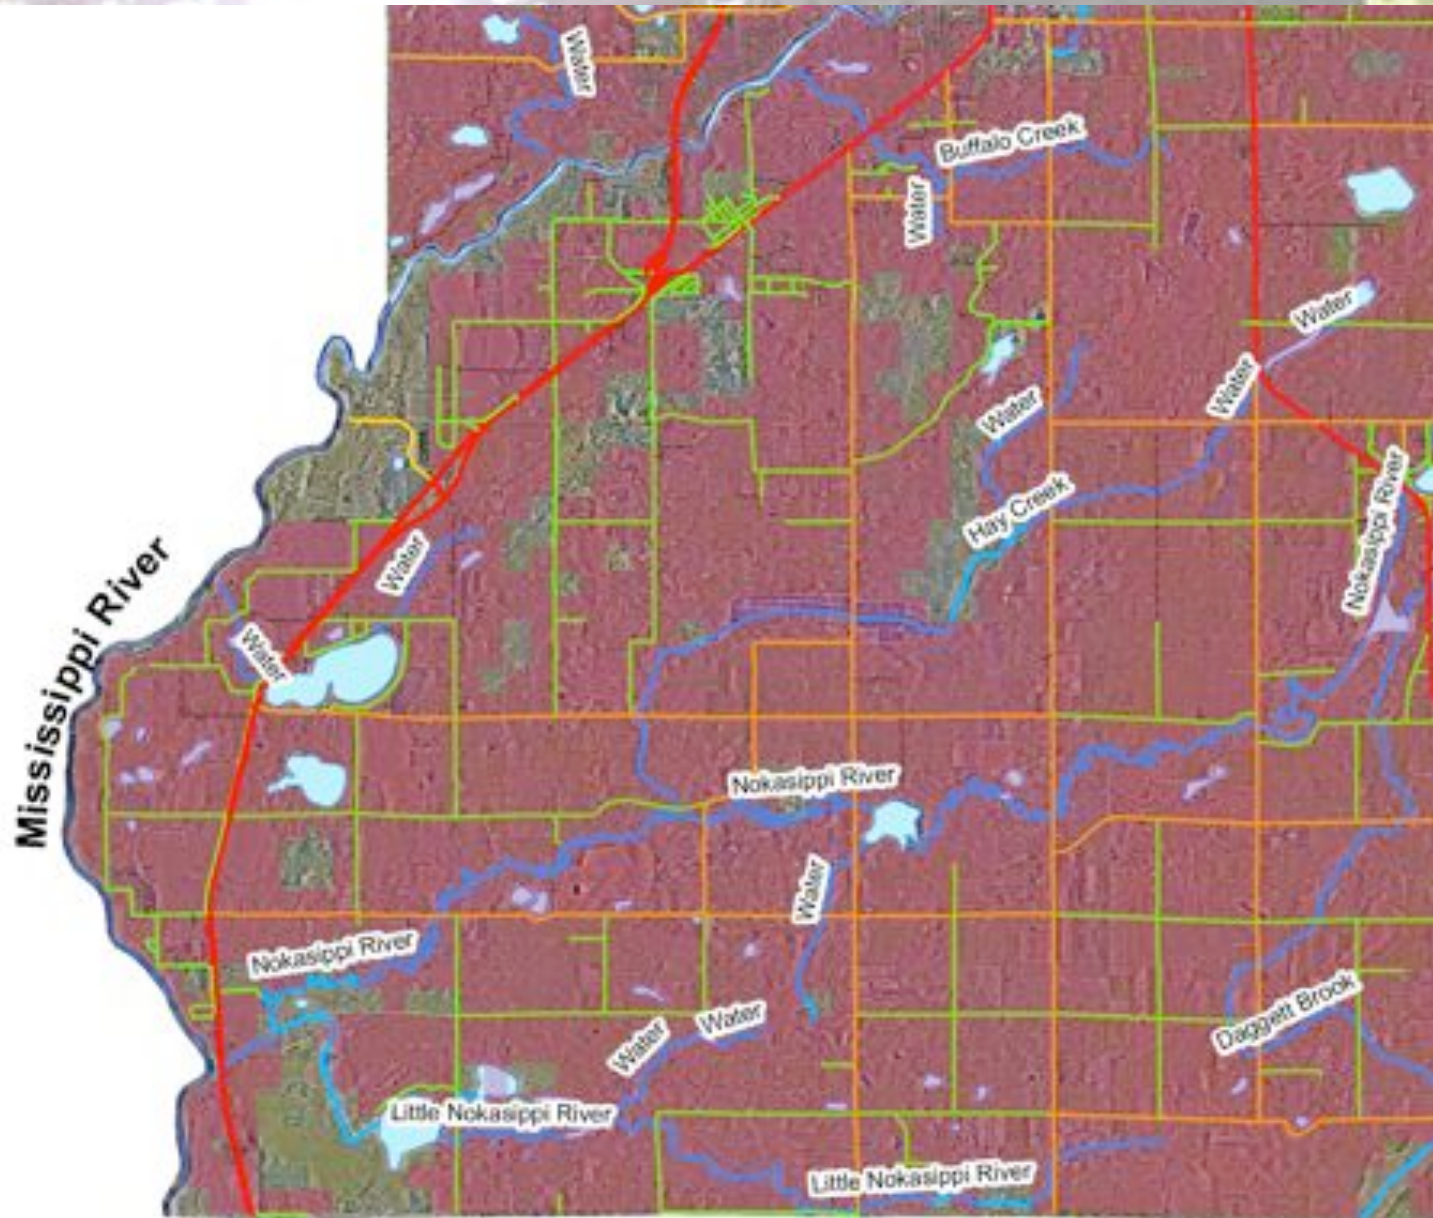

Water Trails & Other Recreation Types

Presented on 10/26/2010

by Bryan Pike,

Natural Resource Manager – Public Land Management

Pine River Canoe Route

Mississippi River East

Mississippi River Central

Mississippi River Brainerd

Mississippi River South

Portage Lake