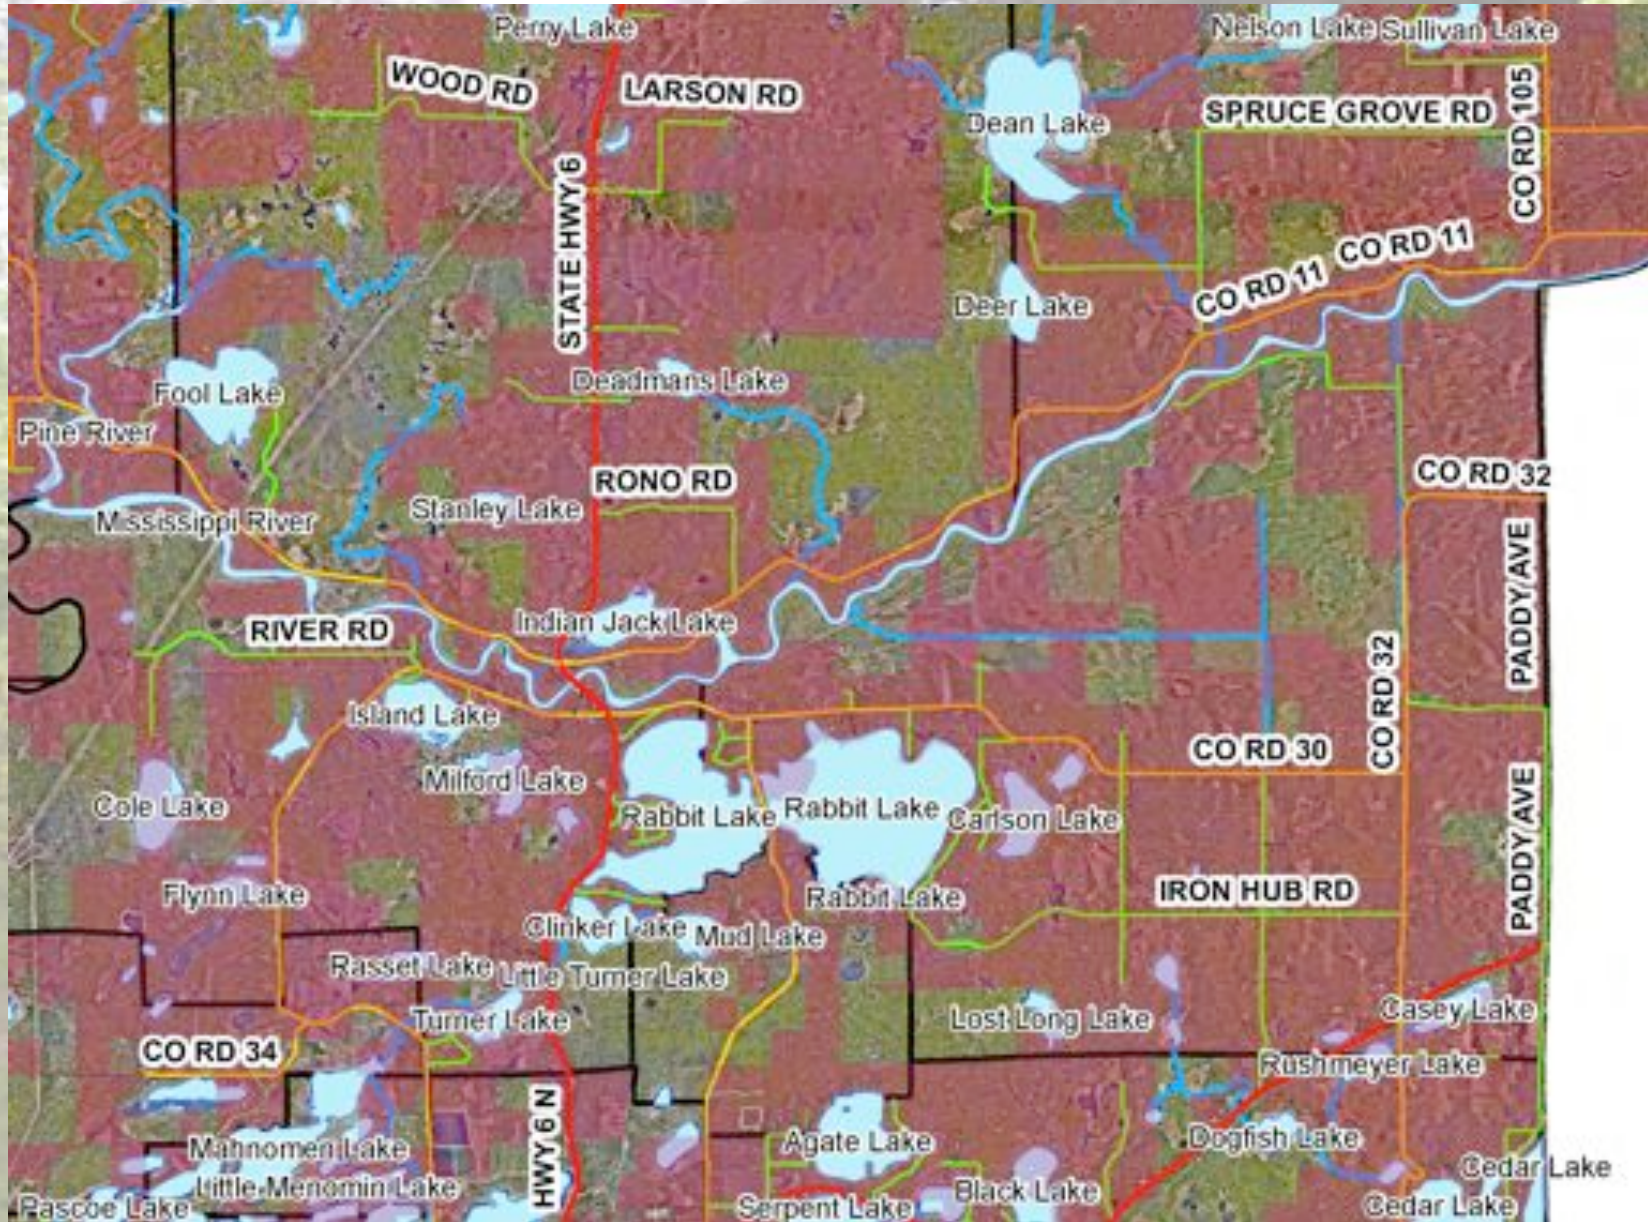

Water Trails & Other Recreation Types

Presented on 10/26/2010

by Bryan Pike,

Natural Resource Manager – Public Land Management

Pine River Canoe Route

Mississippi River East

Mississippi River Central

Mississippi River Brainerd

Mississippi River South

Portage Lake